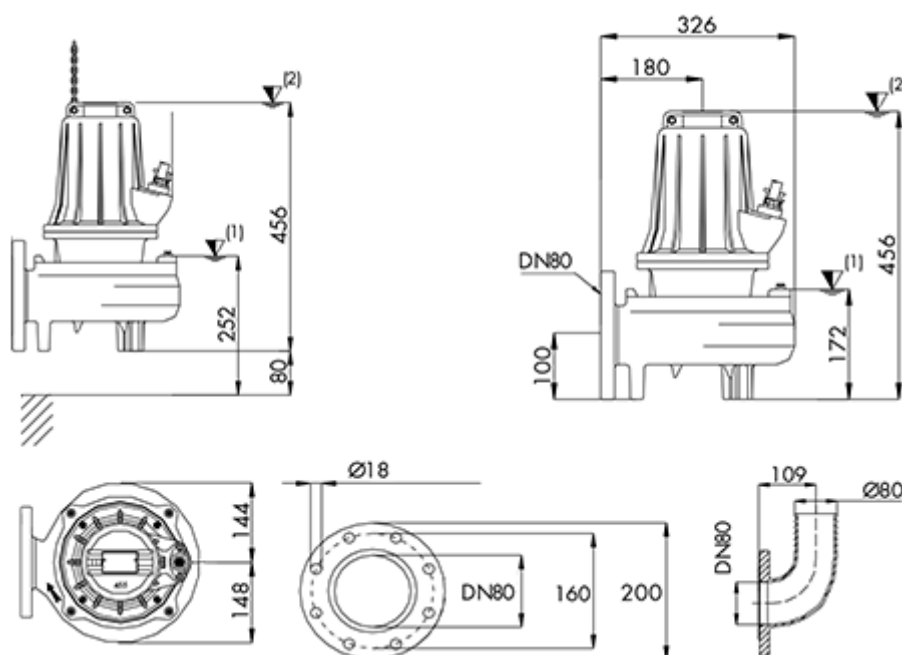

# Data Sheet

Article number: 71644011000801

Description: Dreno sewage pump Serie VM 80/4/125 C341  
1,1 1x230V 50HZ discharge DN80

## Measures

Version = Type VM-VT 80/4/125 C.342 Type VM-VT 80/4/125 C.342